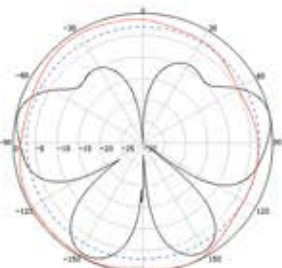

Blackhawk Omni Trucker Mini Antenna

698-960/1710-2700 MHz, 3dBi / 5dBi (BH-OM-206B)

The Blackhawk Trucker Mini antenna is the last product completing the Trucker Series of antennas. We've combined a wideband antenna that can operate on any network in Australia with the flexibility of a smaller length that can be roof, gutter or mirror mounted.

At 40cm length, the antenna will sit below the roofline of most vehicles meaning no more worries about underground car parks or other low clearance areas. Combine with a Cel-Fi GO vehicle repeater to never be out of contact when away from home.

Features:

- ♦ Antenna length 400mm
- ♦ Ruggedised construction for extreme conditions
- ♦ Able to be roof, gutter or mirror mounted
- ♦ Comes with L Bracket for mounting
- ♦ Supplied with 4 metres of LMR240 ultra flex cable supplied with SMA
- ♦ Ideal antenna for the Cel-Fi GO Mobile vehicle repeater

BLACKHAWK OMNI TRUCKER MINI

ELECTRICAL SPECIFICATIONS	MECHANICAL SPECIFICATIONS
Freq Range 698-960/1710-2700MHz	Dimensions L 400mm x D 16mm
Impedance 50 Ω	Weight 0.50kg
VSWR ≤ 2.0	Operating Temperature -40°C- to +65°C
Gain 3dBi/5dBi	Termination SMA Male
Max Input Power 100W	Material Glass / Steel
Vertical Beamwidth 60°	Antenna Colour Black
Horiz. Beamwidth 360°	Diameter of installing pole 32.5mm
	Cable LMR240 Ultra Flex 4m

1880MHz