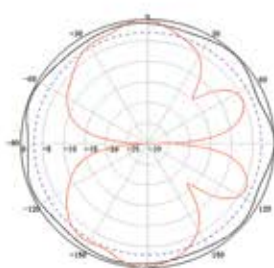

BLACKHAWK OMNI TRUCKER MINI

ELECTRICAL SPECIFICATIONS	MECHANICAL SPECIFICATIONS
Freq Range 698-960/1710-2700MHz	Dimensions L 400mm x D 16mm
Impedance 50 Ω	Weight 0.50kg
VSWR ≤ 2.0	Operating Temperature -40°C- to +65°C
Gain 3dBi/5dBi	Termination SMA Male
Max Input Power 100W	Material Glass / Steel
Vertical Beamwidth 60°	Antenna Colour Black
Horiz. Beamwidth 360°	Diameter of installing pole 32.5mm
	Cable LMR240 Ultra Flex 4m

700MHz

850MHz

900MHz

1880MHz

1990MHz

2100MHz